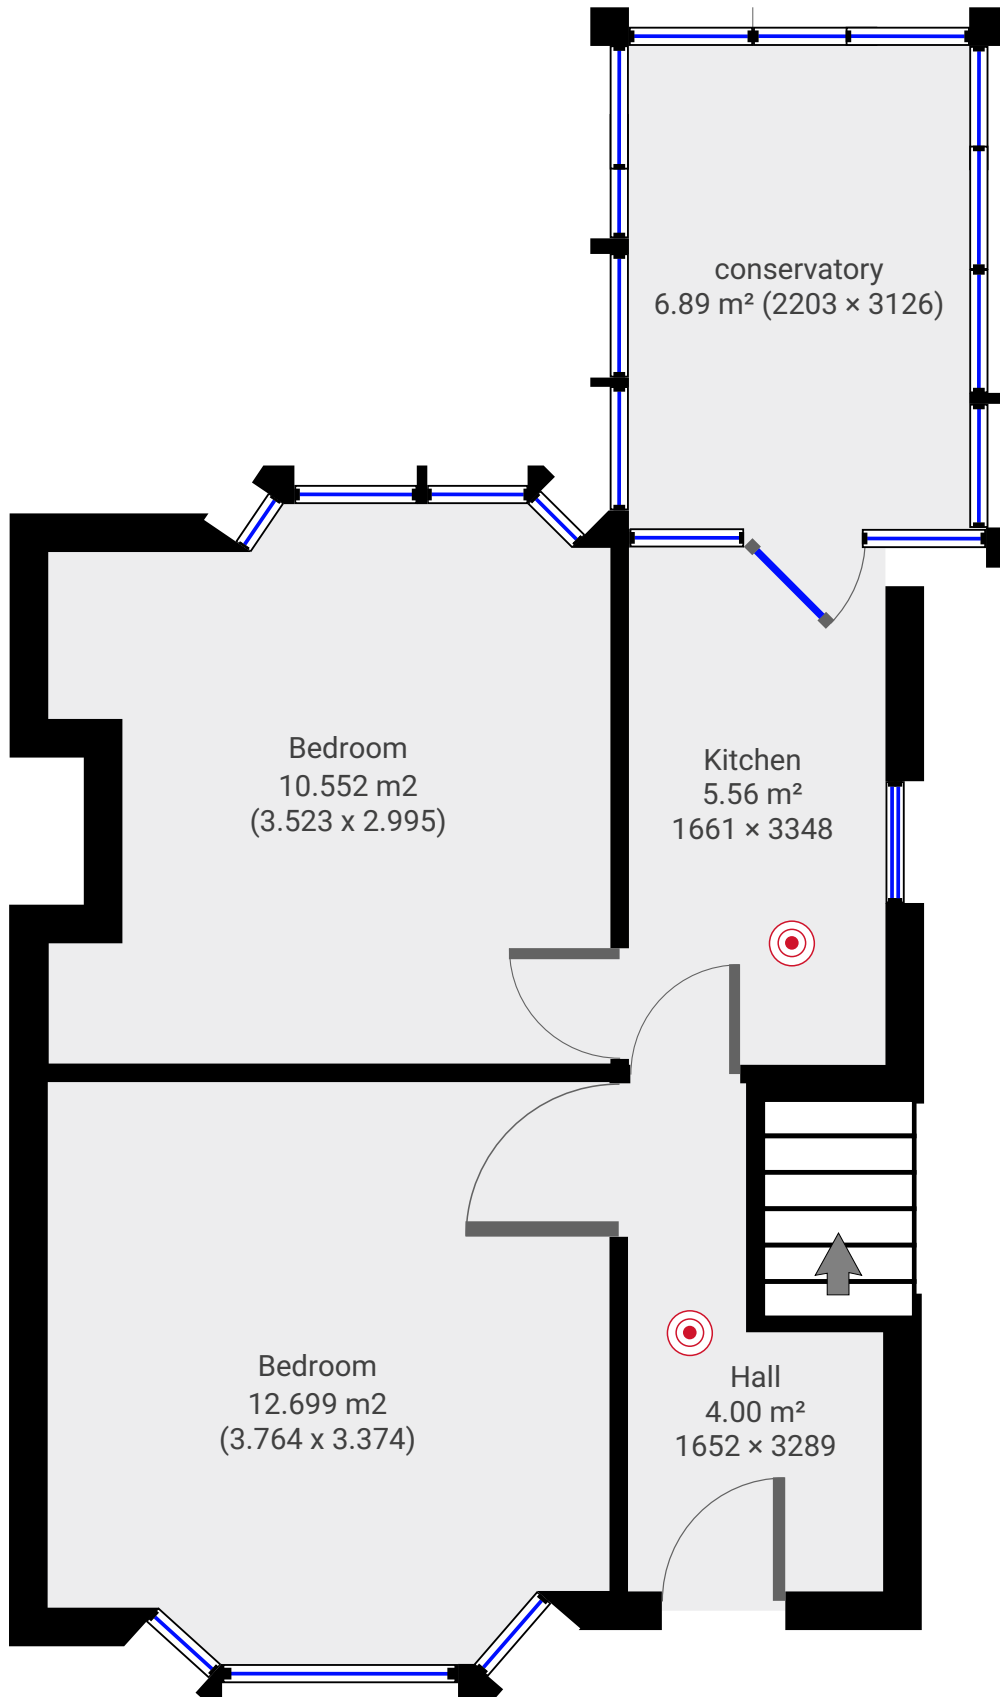

▼ Ground Floor

TOTAL AREA: 41.37 m² • LIVING AREA: 29.45 m² •

▼ 1st Floor

TOTAL AREA: 31.26 m² • LIVING AREA: 31.26 m² •