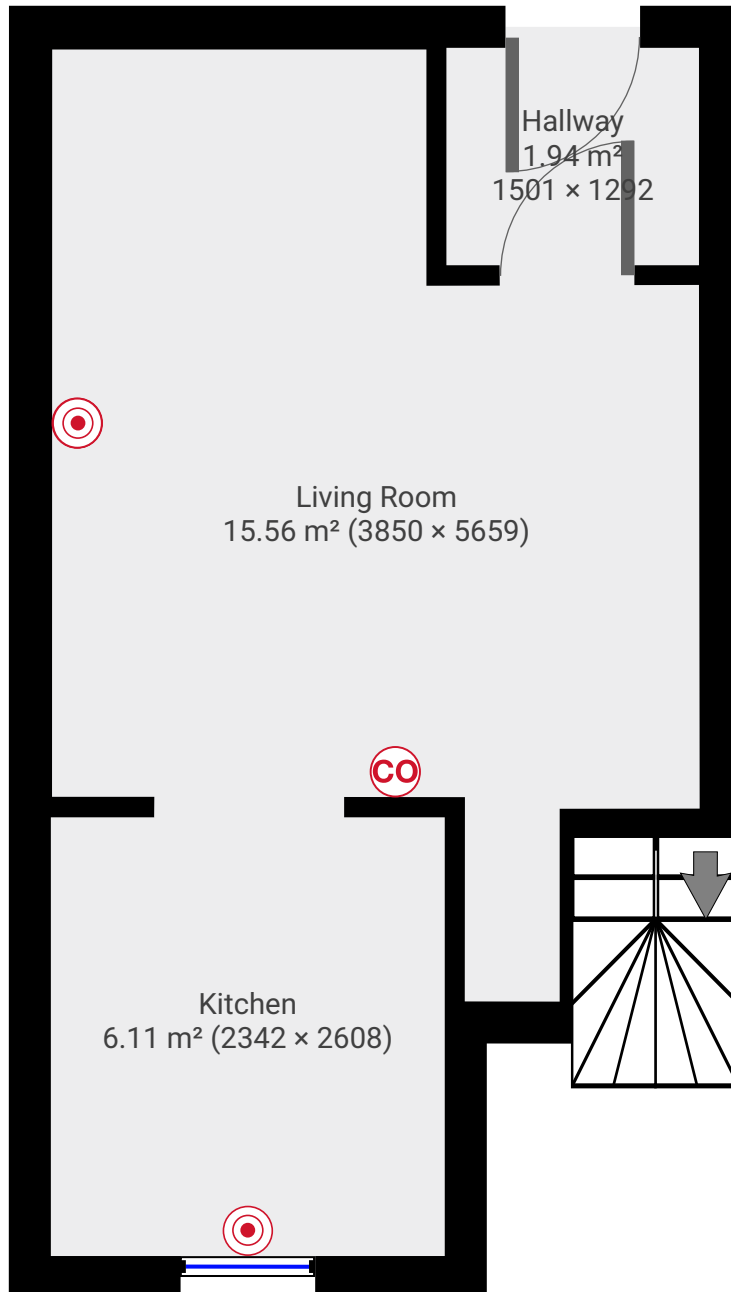

TOTAL AREA: 69.88 m² • LIVING AREA: 13.36 m² • FLOORS: 2

▼ Ground Floor

TOTAL AREA: 23.59 m² • LIVING AREA: 1.92 m² •

▼ 1st Floor

TOTAL AREA: 46.29 m² • LIVING AREA: 11.43 m² •