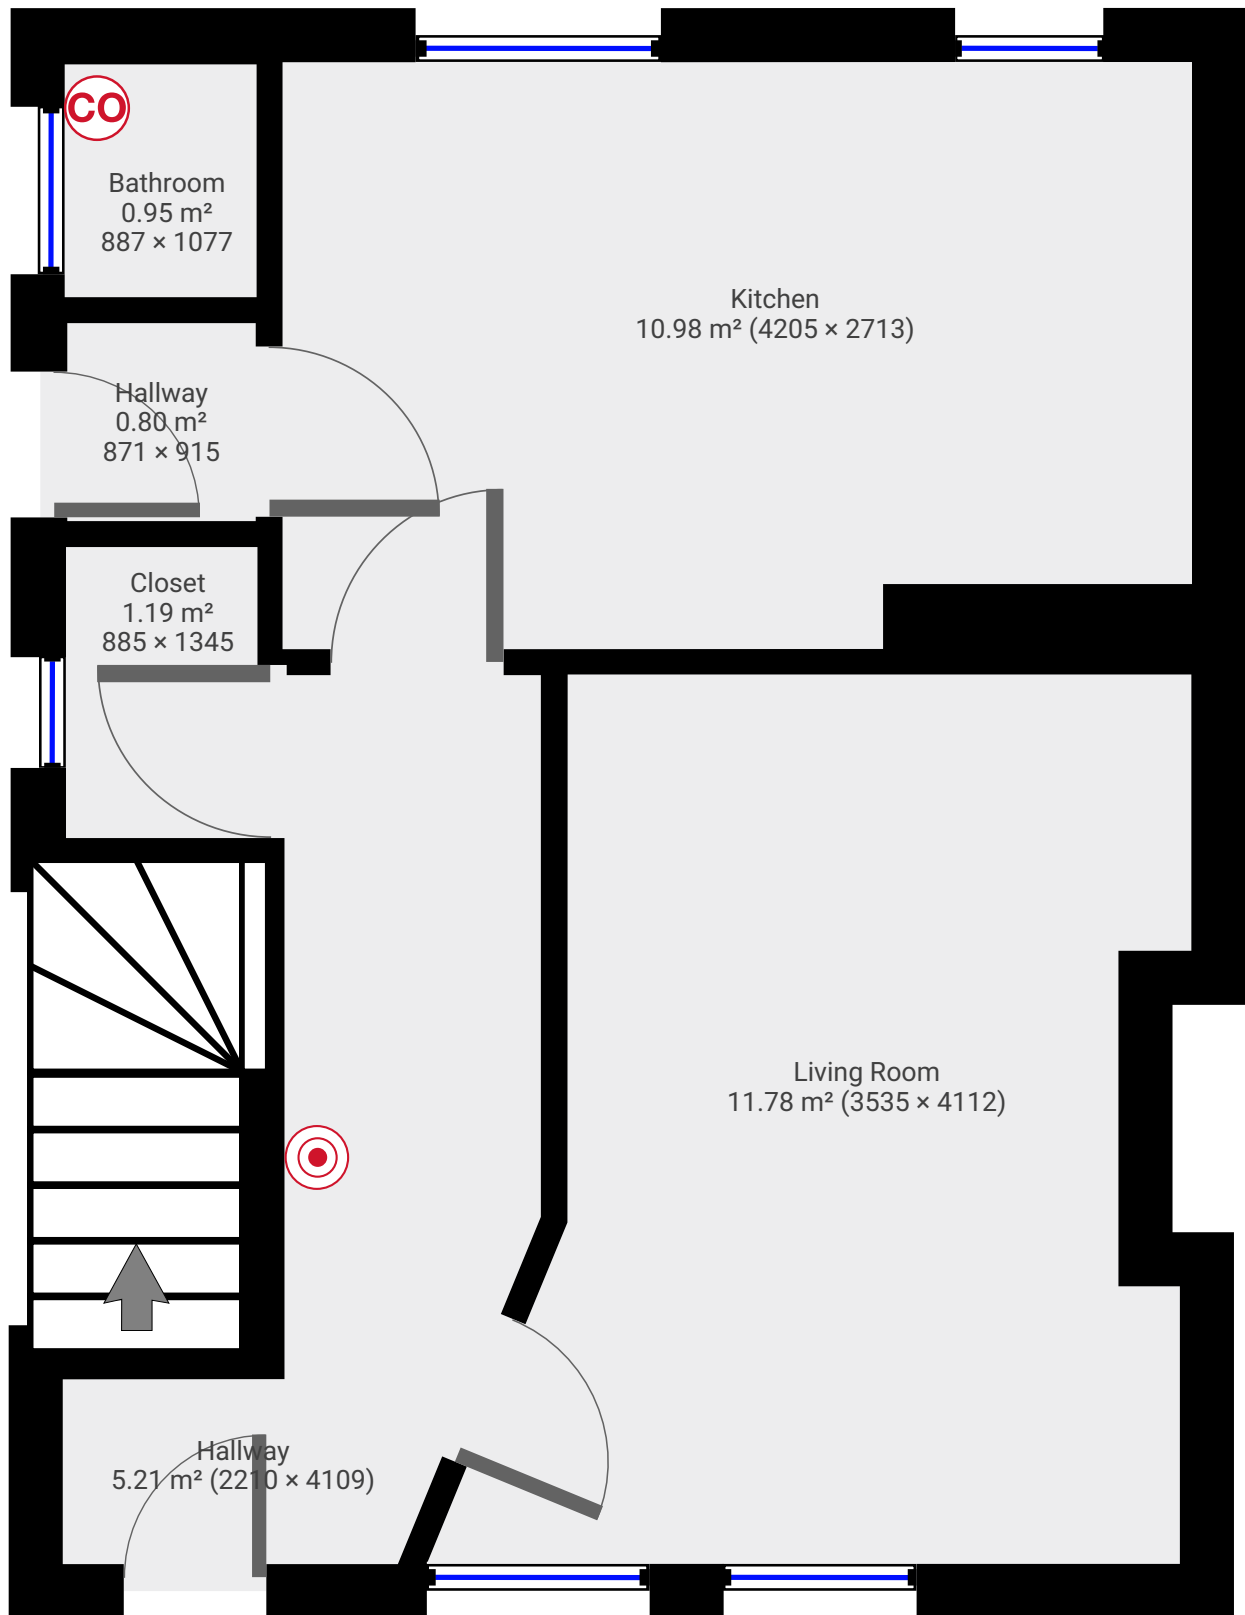

▼ Ground Floor

TOTAL AREA: 30.90 m² • LIVING AREA: 30.90 m² •

▼ 1st Floor

TOTAL AREA: 31.64 m² • LIVING AREA: 31.64 m² •