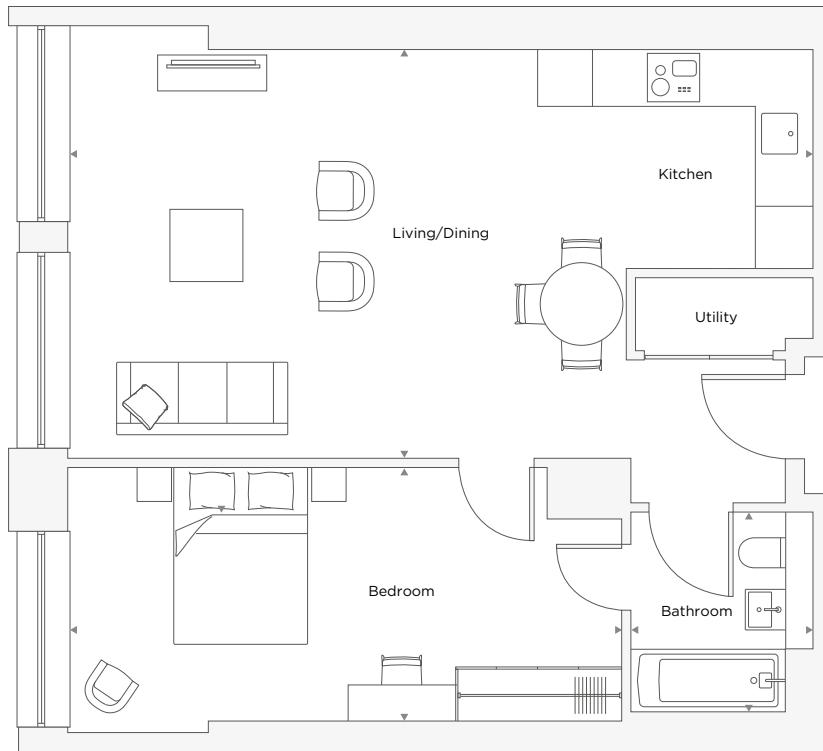

# APARTMENTS A0.11, A1.14, A2.14, A3.14, A4.14, A5.14

1 Bedroom

Total Area 61.0 m<sup>2</sup> / 656.6 ft<sup>2</sup>

Kitchen/Living/Dining Room	8.21 m x 4.51 m	26' 11" x 14' 9"
Bedroom 1	6.11 m X 2.92 m	20' 1" X 9' 7"
Bathroom	2.00 m X 2.20 m	6' 7" X 7' 3"

Floor plans are not to scale. Measurements are approximate and for guidance only. Design layouts are subject to change.