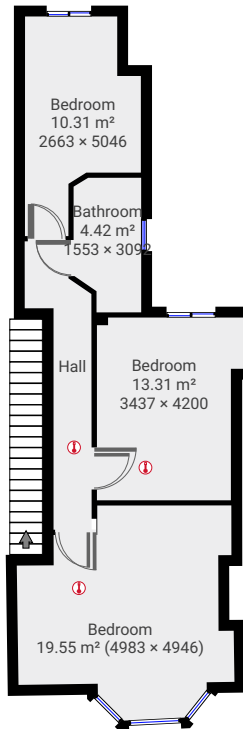

54 Scarcroft Hill

TOTAL AREA: 146.78 m² • LIVING AREA: 146.78 m² • FLOORS: 3

▼ Ground Floor

TOTAL AREA: 64.60 m² • LIVING AREA: 64.60 m² •

▼ 1st Floor

TOTAL AREA: 53.80 m² • LIVING AREA: 53.80 m² •

54 Scarcroft Hill

TOTAL AREA: 146.78 m² • LIVING AREA: 146.78 m² • FLOORS: 3

▼ Roof

TOTAL AREA: 28.39 m² • LIVING AREA: 28.39 m² •