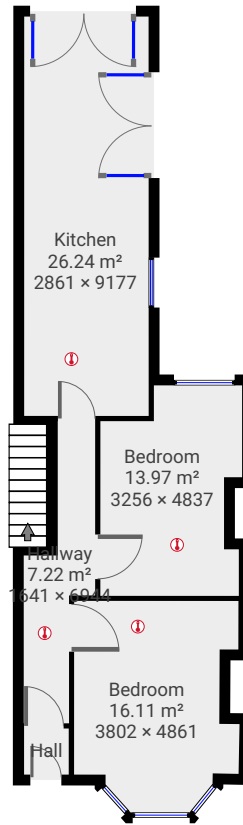

54 Scarcroft Hill

TOTAL AREA: 146.78 m² • LIVING AREA: 146.78 m² • FLOORS: 3

▼ Ground Floor

TOTAL AREA: 64.60 m² • LIVING AREA: 64.60 m² •

▼ 1st Floor

TOTAL AREA: 53.80 m² • LIVING AREA: 53.80 m² •

54 Scarcroft Hill

TOTAL AREA: 146.78 m² • LIVING AREA: 146.78 m² • FLOORS: 3

▼ Roof

TOTAL AREA: 28.39 m² • LIVING AREA: 28.39 m² •