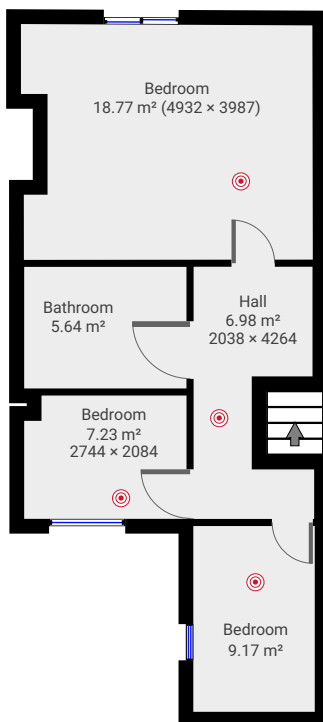

TOTAL AREA: 117.42 m² • LIVING AREA: 110.97 m² • FLOORS: 3

▼ Ground Floor

TOTAL AREA: 43.49 m² • LIVING AREA: 43.49 m² •

▼ 1st Floor

TOTAL AREA: 43.40 m² • LIVING AREA: 36.95 m² •

TOTAL AREA: 117.42 m² · LIVING AREA: 110.97 m² · FLOORS: 3

▼ Roof

TOTAL AREA: 30.53 m² · LIVING AREA: 30.53 m² ·