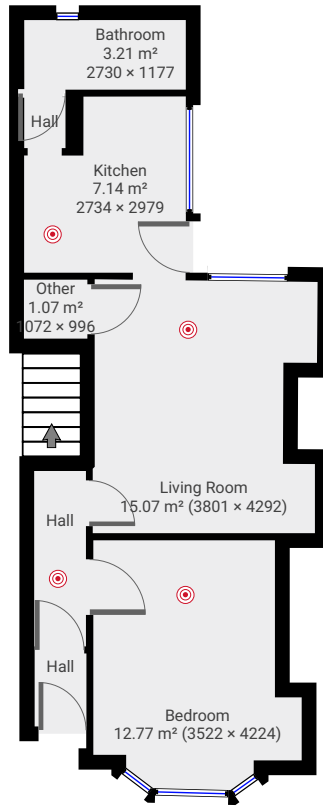

TOTAL AREA: 117.42 m² • LIVING AREA: 110.97 m² • FLOORS: 3

▼ Ground Floor

TOTAL AREA: 43.49 m² • LIVING AREA: 43.49 m² •

▼ 1st Floor

TOTAL AREA: 43.40 m² • LIVING AREA: 36.95 m² •

TOTAL AREA: 117.42 m² · LIVING AREA: 110.97 m² · FLOORS: 3

▼ Roof

TOTAL AREA: 30.53 m² · LIVING AREA: 30.53 m² ·