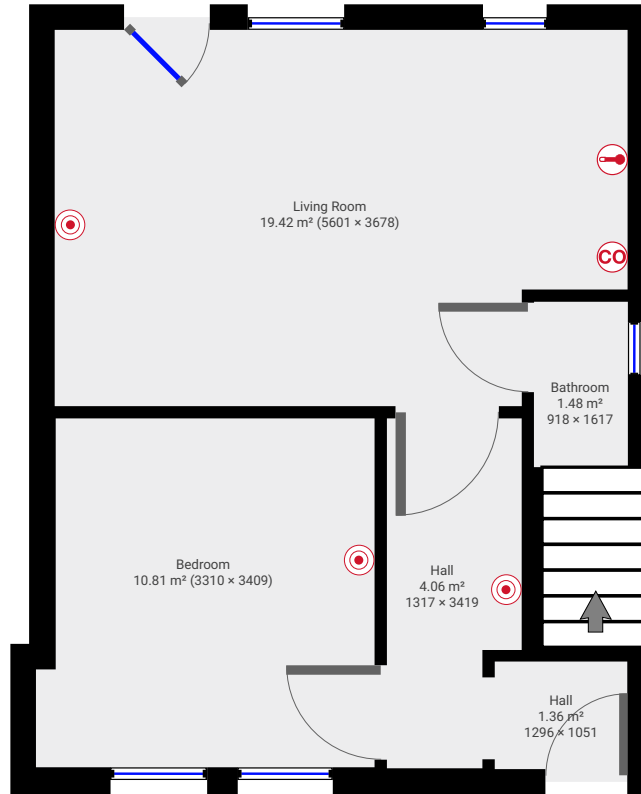

▼ Ground Floor

TOTAL AREA: 37.10 m² • LIVING AREA: 37.10 m² •

▼ 1st Floor

TOTAL AREA: 34.85 m² • LIVING AREA: 34.85 m² •