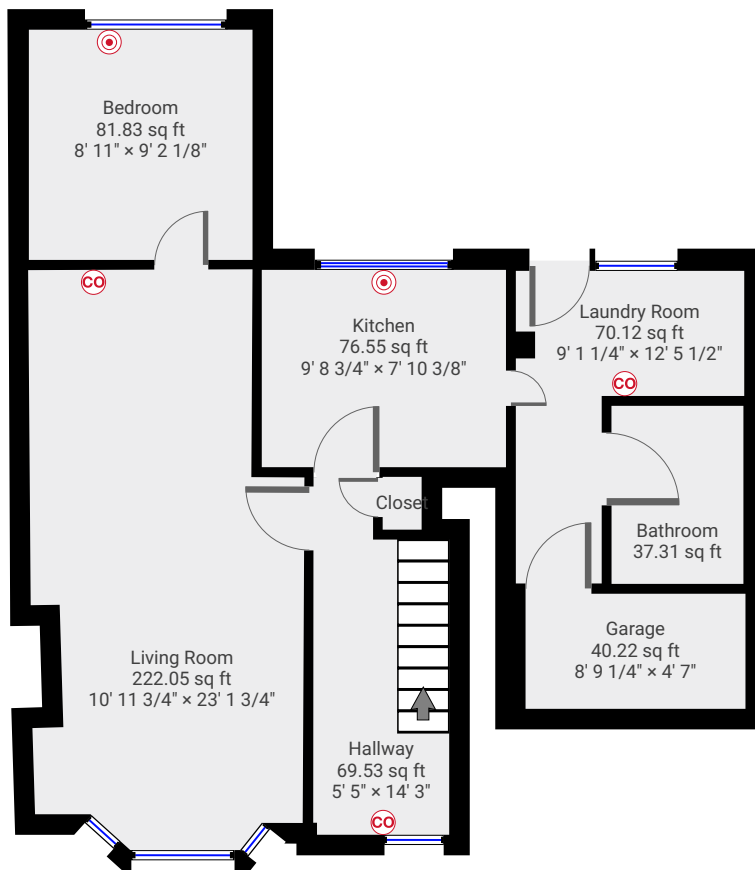

▼ Ground Floor

TOTAL AREA: 600.53 sq ft • LIVING AREA: 483.76 sq ft • ROOMS: 3

▼ 1st Floor

TOTAL AREA: 605.57 sq ft • LIVING AREA: 605.57 sq ft • ROOMS: 4