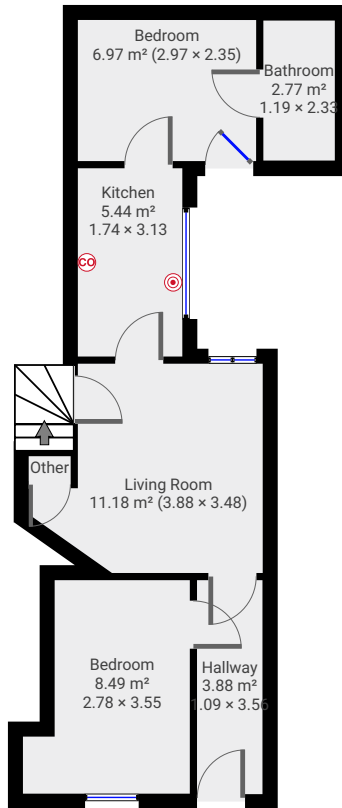

TOTAL AREA: 67.42 m² • LIVING AREA: 11.43 m² • FLOORS: 2

▼ Ground Floor

TOTAL AREA: 38.98 m² • LIVING AREA: 11.43 m² •

▼ 1st Floor

TOTAL AREA: 28.43 m² • LIVING AREA: 0.00 m² •