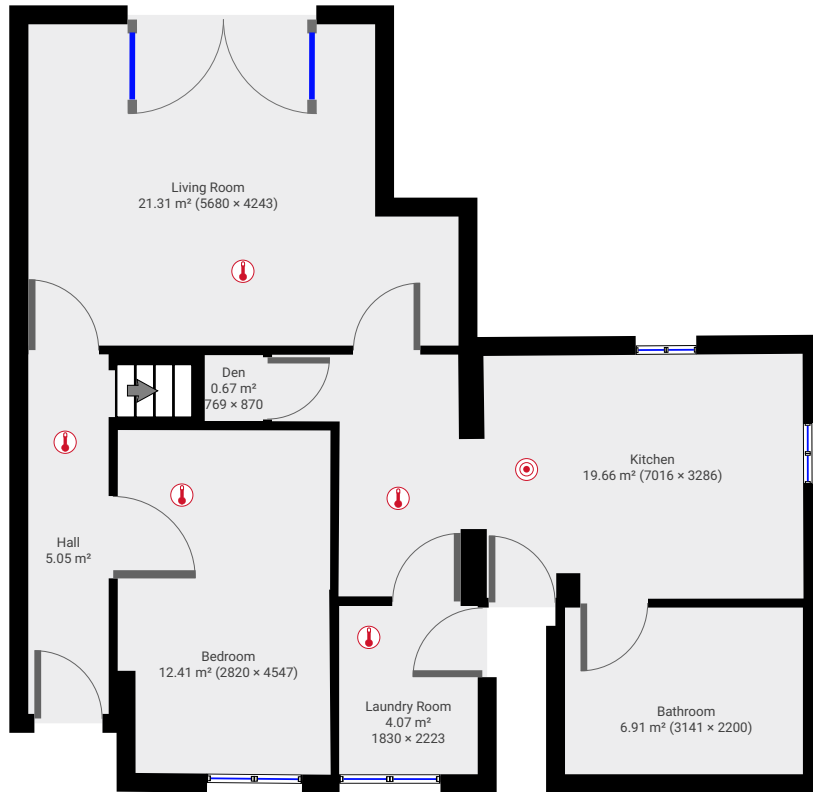

▼ Ground Floor

TOTAL AREA: 70.03 m² • LIVING AREA: 70.03 m² •

▼ 1st Floor

TOTAL AREA: 67.40 m² • LIVING AREA: 67.40 m² •