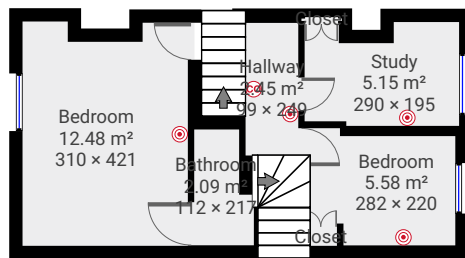

▼ Ground Floor

TOTAL AREA: 40.88 m² • LIVING AREA: 40.88 m² •

▼ 1st Floor

TOTAL AREA: 27.94 m² • LIVING AREA: 27.94 m² •

▼ 2nd Floor

TOTAL AREA: 14.49 m² • LIVING AREA: 14.49 m² •