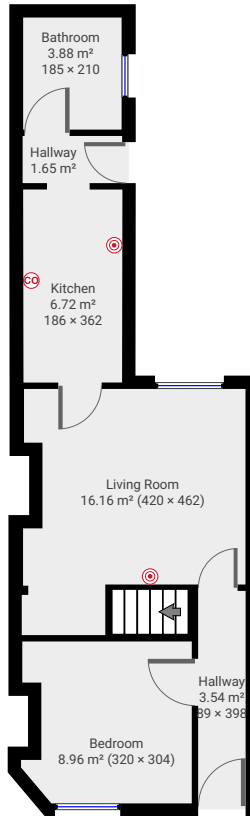

▼ Ground Floor

TOTAL AREA: 40.88 m² • LIVING AREA: 40.88 m² •

▼ 1st Floor

TOTAL AREA: 27.94 m² • LIVING AREA: 27.94 m² •

▼ 2nd Floor

TOTAL AREA: 14.49 m² • LIVING AREA: 14.49 m² •