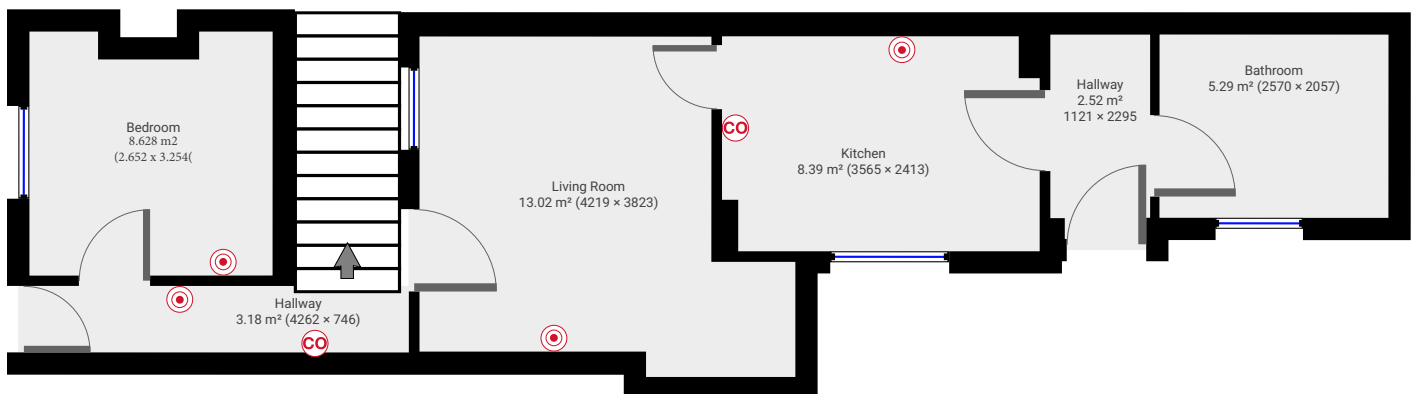

▼ Ground Floor

TOTAL AREA: 39.49 m² • LIVING AREA: 39.49 m² •

▼ 1st Floor

TOTAL AREA: 28.59 m² • LIVING AREA: 28.59 m² •