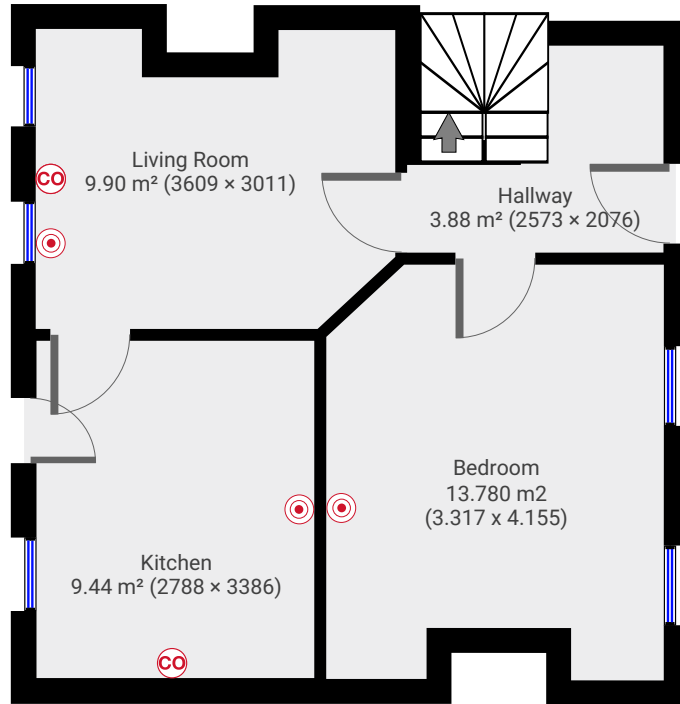

▼ Ground Floor

TOTAL AREA: 36.28 m² • LIVING AREA: 0.00 m² •

▼ 1st Floor

TOTAL AREA: 37.39 m² • LIVING AREA: 0.00 m² •