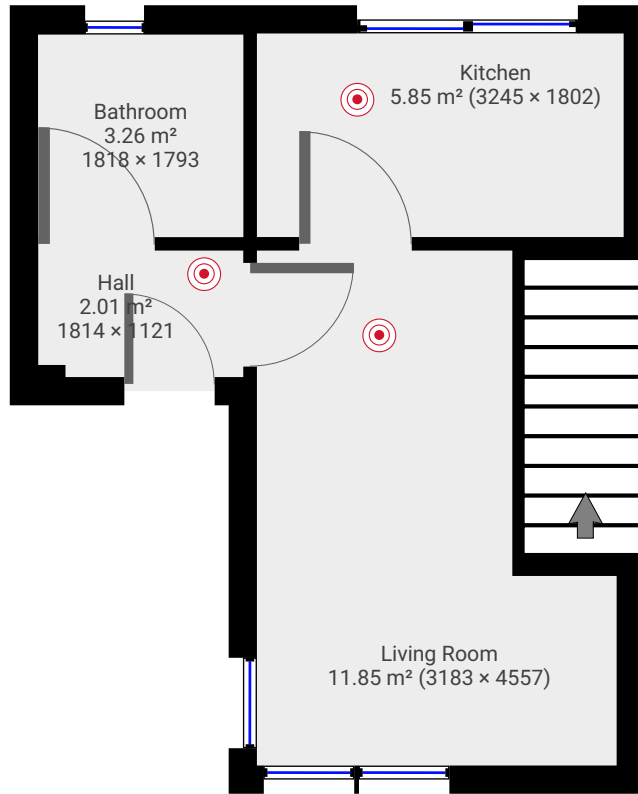

▼ Ground Floor

TOTAL AREA: 22.94 m<sup>2</sup> • LIVING AREA: 22.94 m<sup>2</sup> •

▼ 1st Floor

TOTAL AREA: 11.44 m<sup>2</sup> • LIVING AREA: 11.44 m<sup>2</sup> •