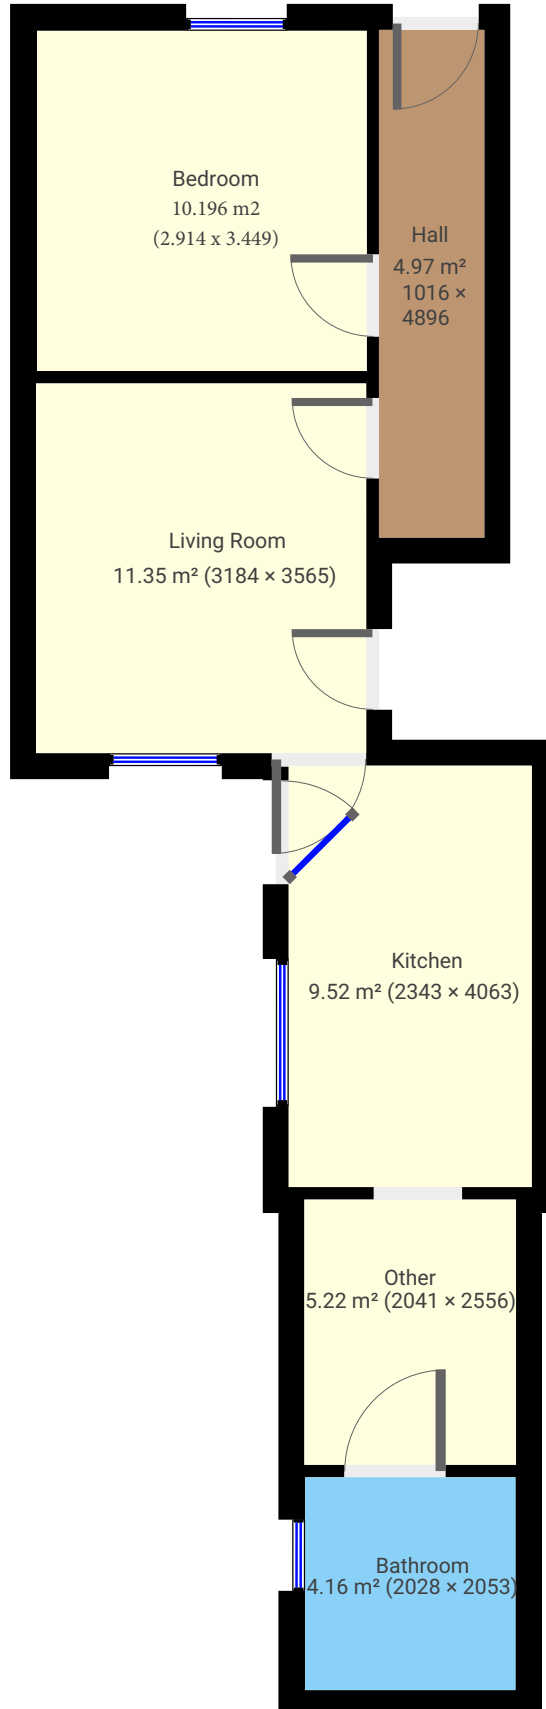

▼ Ground Floor

TOTAL AREA: 45.63 m² • LIVING AREA: 45.63 m² •

▼ 1st Floor

TOTAL AREA: 37.35 m² • LIVING AREA: 33.26 m² •