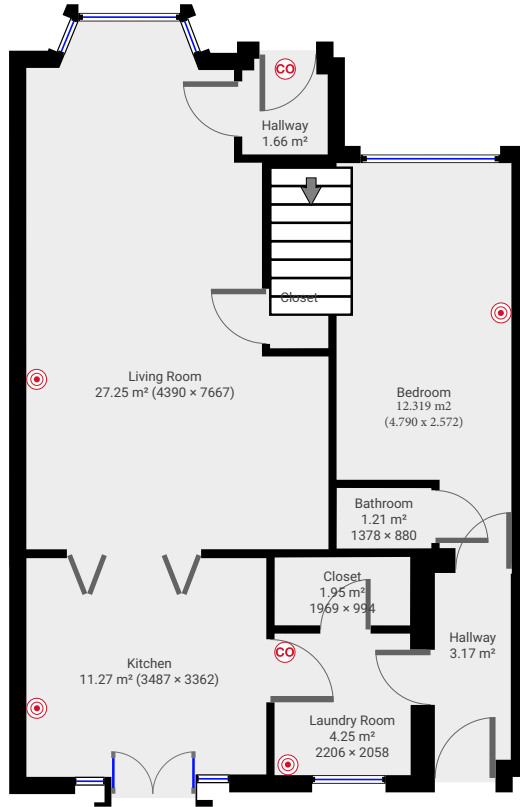

▼ Ground Floor

TOTAL AREA: 64.90 m² • LIVING AREA: 64.90 m² •

▼ 1st Floor

TOTAL AREA: 57.17 m² • LIVING AREA: 48.77 m² •

▼ 2nd Floor

TOTAL AREA: 19.07 m² • LIVING AREA: 19.07 m² •