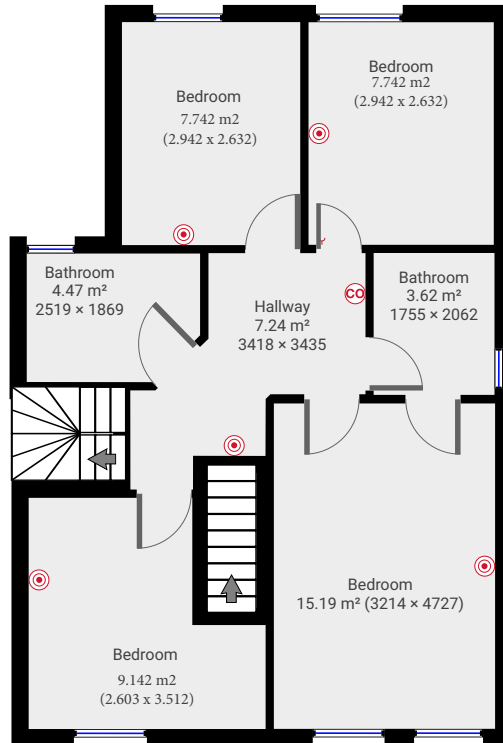

▼ Ground Floor

TOTAL AREA: 64.90 m² • LIVING AREA: 64.90 m² •

▼ 1st Floor

TOTAL AREA: 57.17 m² • LIVING AREA: 48.77 m² •

▼ 2nd Floor

TOTAL AREA: 19.07 m² • LIVING AREA: 19.07 m² •