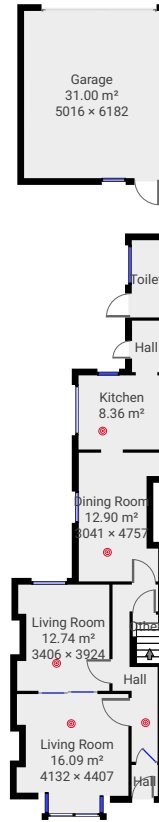

TOTAL AREA: 142.60 m² • LIVING AREA: 111.59 m² • FLOORS: 2

▼ Ground Floor

TOTAL AREA: 94.97 m² • LIVING AREA: 63.96 m² •

▼ 1st Floor

TOTAL AREA: 47.63 m² • LIVING AREA: 47.63 m² •