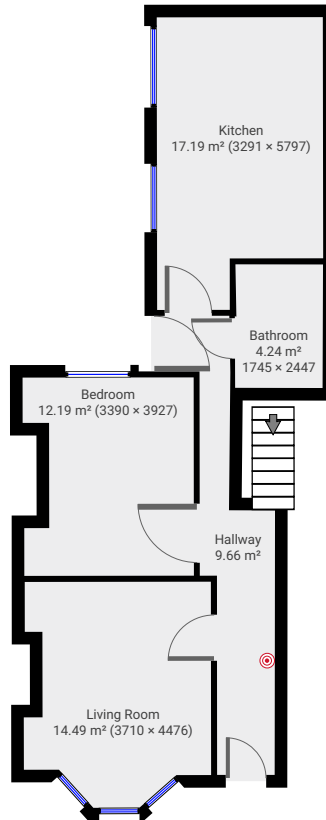

144 Lawrence Street

TOTAL AREA: 104.70 m² • LIVING AREA: 104.70 m² • FLOORS: 2

▼ Ground Floor

TOTAL AREA: 57.73 m² • LIVING AREA: 57.73 m² •

▼ 1st Floor

TOTAL AREA: 46.96 m² • LIVING AREA: 46.96 m² •