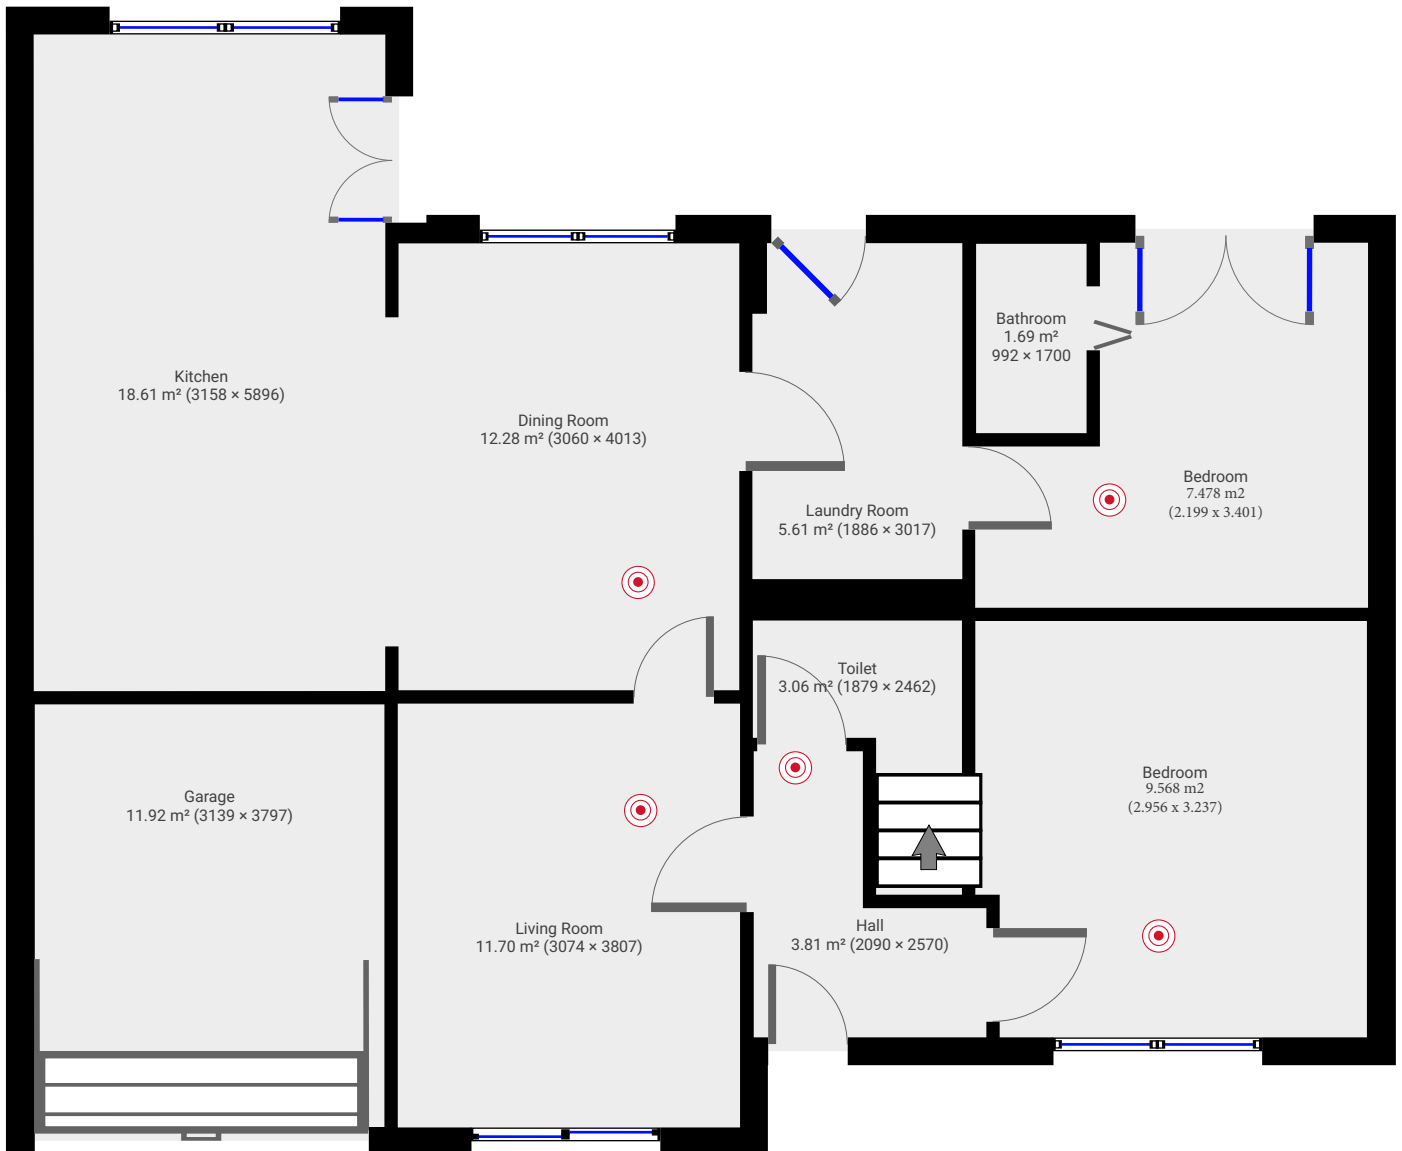

▼ Ground Floor

TOTAL AREA: 91.01 m² • LIVING AREA: 79.09 m² •

TOTAL AREA: 170.58 m² • LIVING AREA: 152.26 m² • FLOORS: 2

▼ 1st Floor

TOTAL AREA: 79.57 m² • LIVING AREA: 73.18 m² •