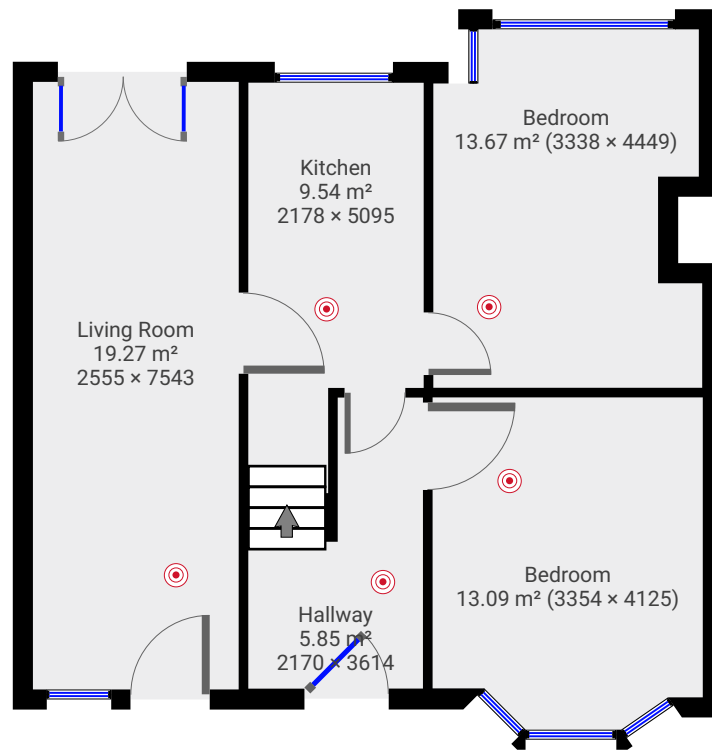

▼ Ground Floor

TOTAL AREA: 61.39 m² • LIVING AREA: 32.58 m² •

▼ 1st Floor

TOTAL AREA: 66.42 m² • LIVING AREA: 66.42 m² •