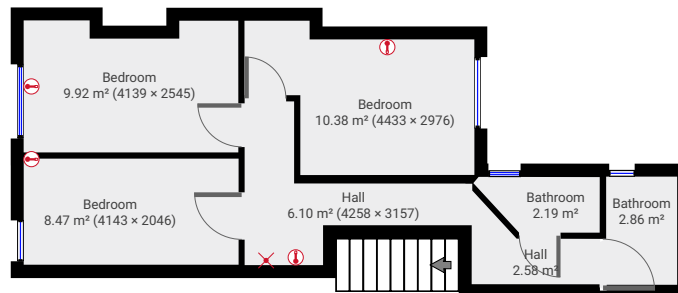

▼ Ground Floor

TOTAL AREA: 44.79 m² • LIVING AREA: 44.79 m² •

▼ 1st Floor

TOTAL AREA: 42.48 m² • LIVING AREA: 42.48 m² •

28 Heslington Road

TOTAL AREA: 115.39 m² • LIVING AREA: 115.39 m² • FLOORS: 3

▼ 2nd Floor

TOTAL AREA: 28.12 m² • LIVING AREA: 28.12 m² •