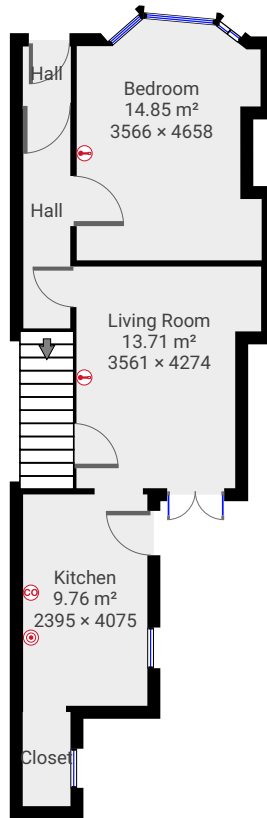

▼ Ground Floor

TOTAL AREA: 44.79 m² • LIVING AREA: 44.79 m² •

▼ 1st Floor

TOTAL AREA: 42.48 m² • LIVING AREA: 42.48 m² •

28 Heslington Road

TOTAL AREA: 115.39 m² • LIVING AREA: 115.39 m² • FLOORS: 3

▼ 2nd Floor

TOTAL AREA: 28.12 m² • LIVING AREA: 28.12 m² •