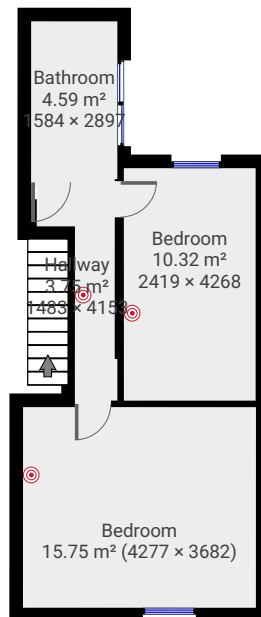

▼ Ground Floor

TOTAL AREA: 42.89 m² • LIVING AREA: 41.74 m² •

▼ 1st Floor

TOTAL AREA: 34.25 m² • LIVING AREA: 34.25 m² •

29 Frances street

TOTAL AREA: 97.65 m² • LIVING AREA: 96.50 m² • FLOORS: 3

▼ Roof

TOTAL AREA: 20.50 m² • LIVING AREA: 20.50 m² •