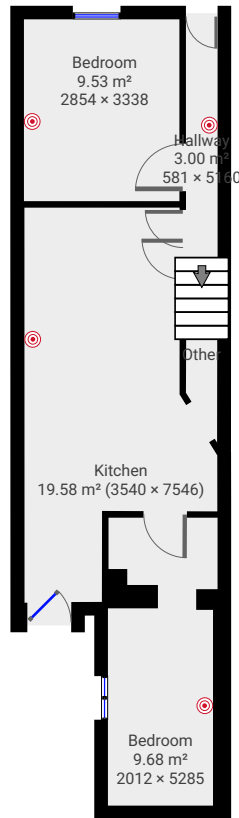

▼ Ground Floor

TOTAL AREA: 42.89 m² • LIVING AREA: 41.74 m² •

▼ 1st Floor

TOTAL AREA: 34.25 m² • LIVING AREA: 34.25 m² •

29 Frances street

TOTAL AREA: 97.65 m² • LIVING AREA: 96.50 m² • FLOORS: 3

▼ Roof

TOTAL AREA: 20.50 m² • LIVING AREA: 20.50 m² •