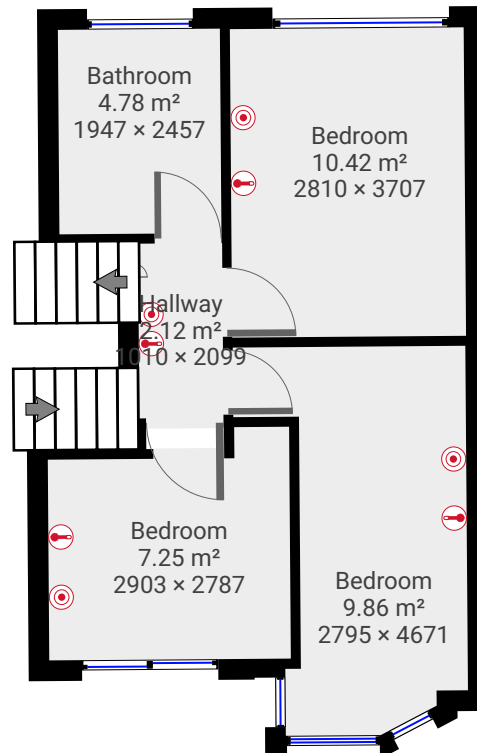

▼ Ground Floor

TOTAL AREA: 41.07 m² • LIVING AREA: 41.07 m² •

▼ 1st Floor

TOTAL AREA: 34.41 m² • LIVING AREA: 34.41 m² •

22 Abbotsford Rd

TOTAL AREA: 98.60 m² • LIVING AREA: 98.60 m² • FLOORS: 3

▼ 2nd Floor

TOTAL AREA: 23.13 m² • LIVING AREA: 23.13 m² •