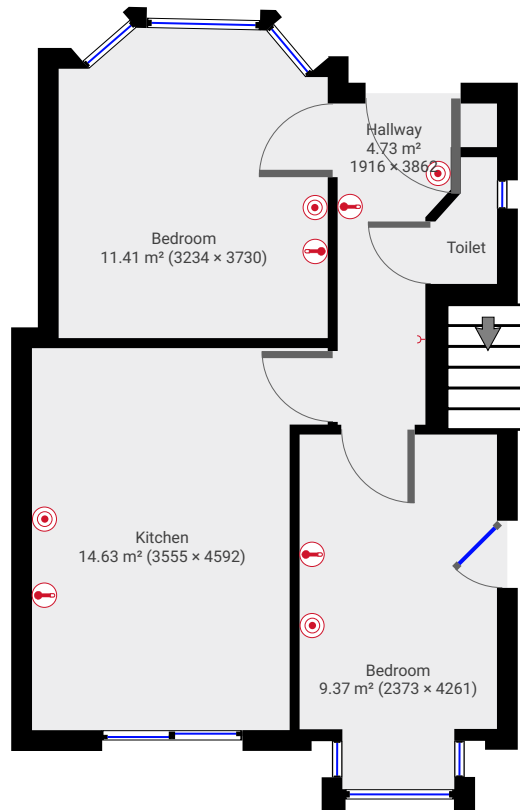

▼ Ground Floor

TOTAL AREA: 41.07 m² • LIVING AREA: 41.07 m² •

▼ 1st Floor

TOTAL AREA: 34.41 m² • LIVING AREA: 34.41 m² •

22 Abbotsford Rd

TOTAL AREA: 98.60 m² • LIVING AREA: 98.60 m² • FLOORS: 3

▼ 2nd Floor

TOTAL AREA: 23.13 m² • LIVING AREA: 23.13 m² •