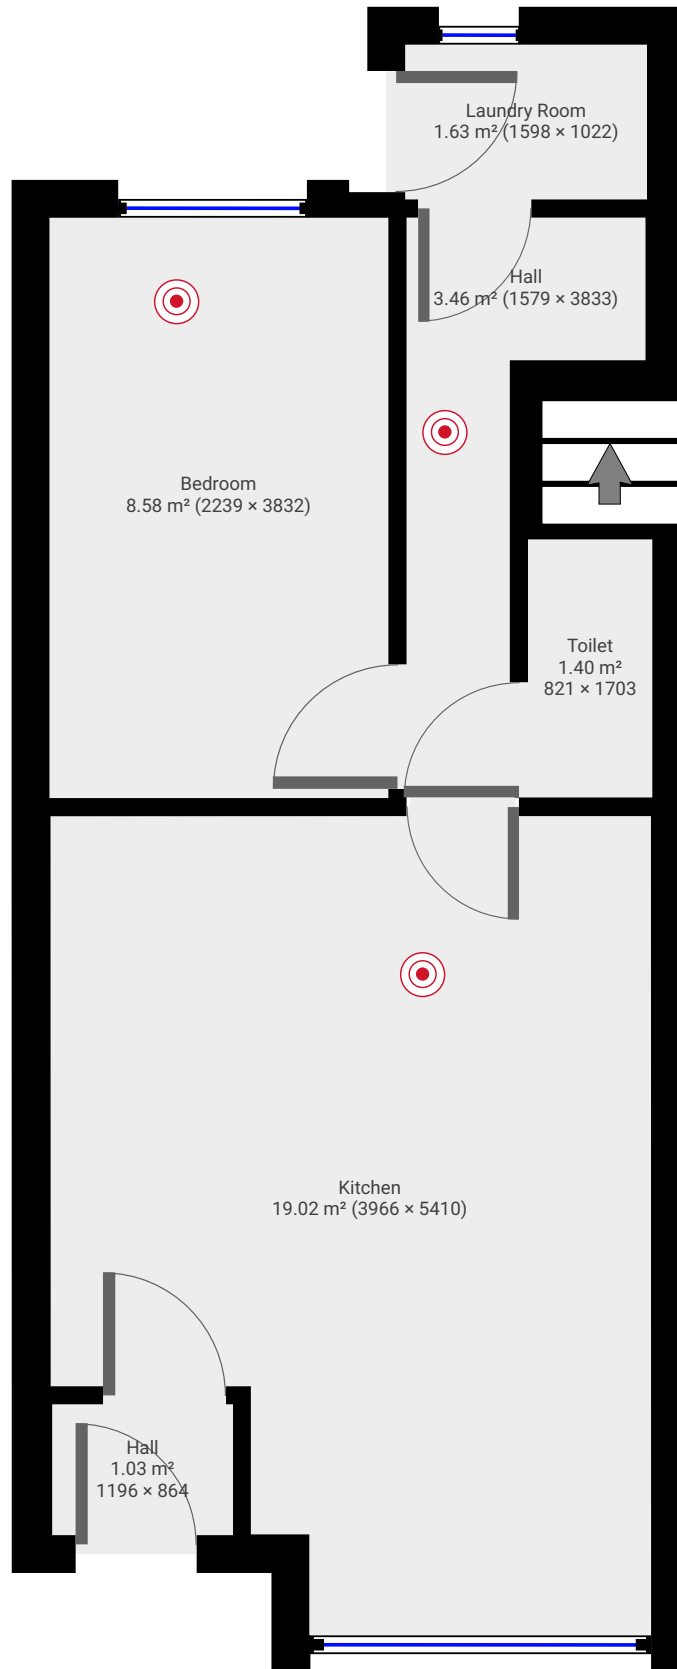

▼ Ground Floor

TOTAL AREA: 35.09 m² • LIVING AREA: 31.63 m² •

▼ 1st Floor

TOTAL AREA: 31.34 m² • LIVING AREA: 31.34 m² •