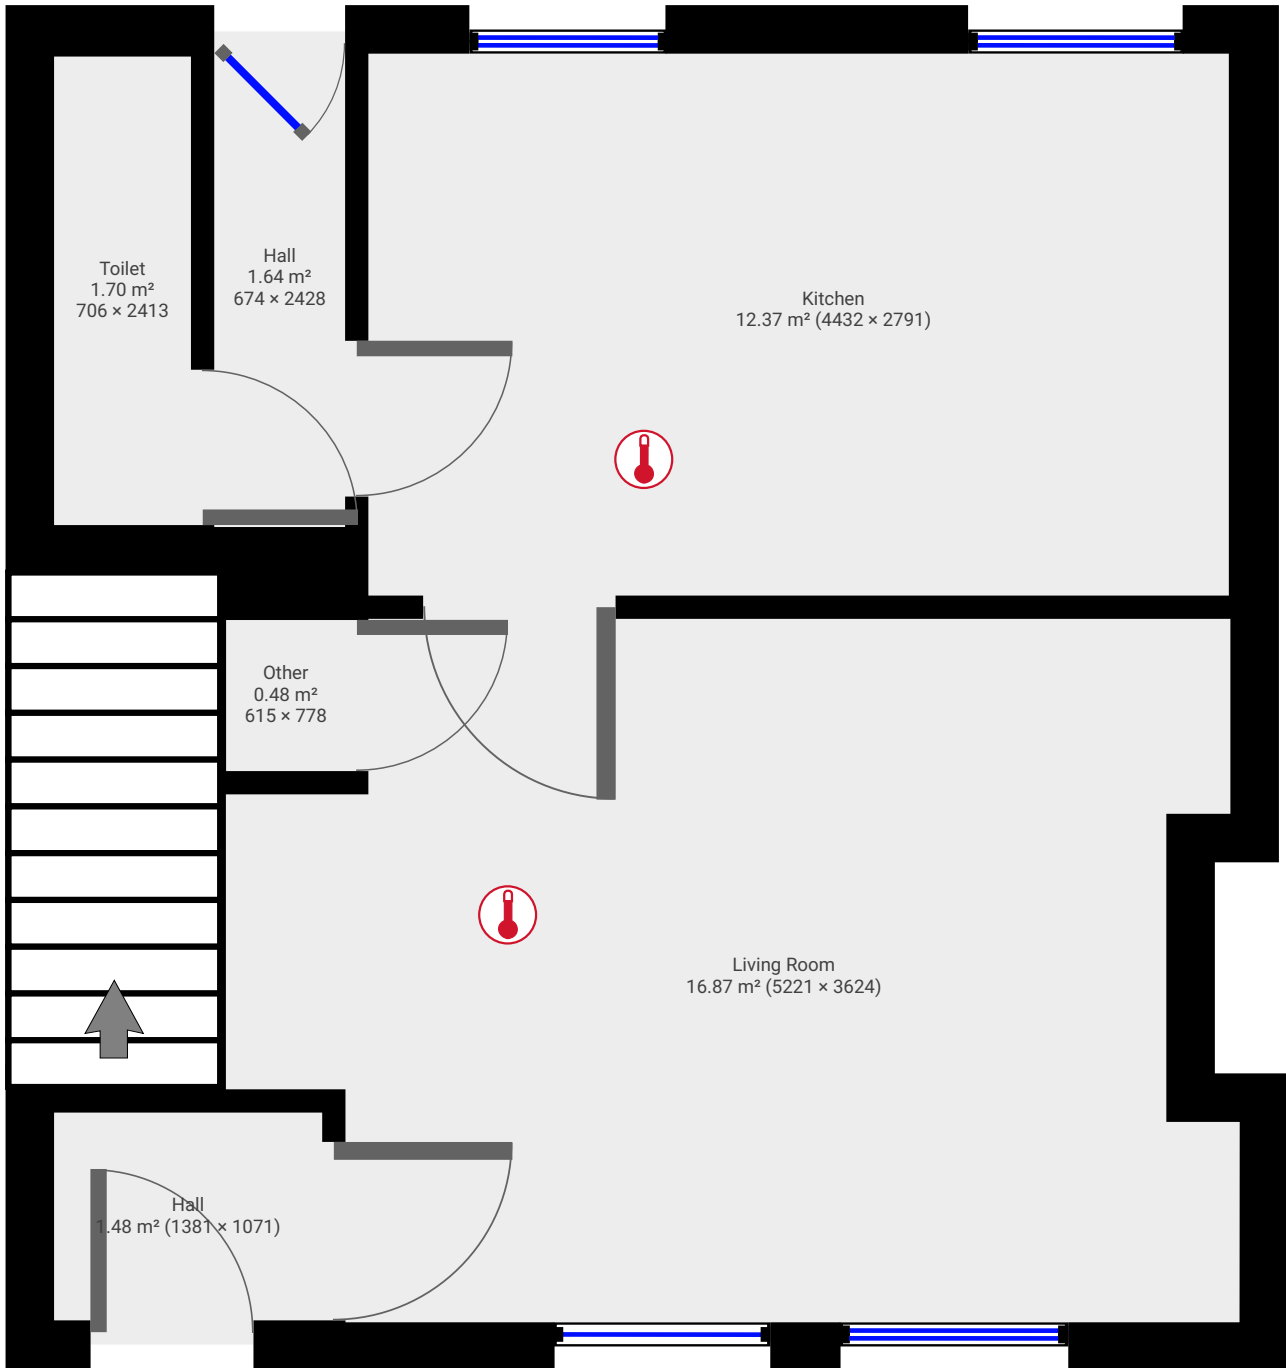

▼ Ground Floor

TOTAL AREA: 34.51 m² • LIVING AREA: 34.51 m² •

▼ 1st Floor

TOTAL AREA: 39.16 m² • LIVING AREA: 39.16 m² •