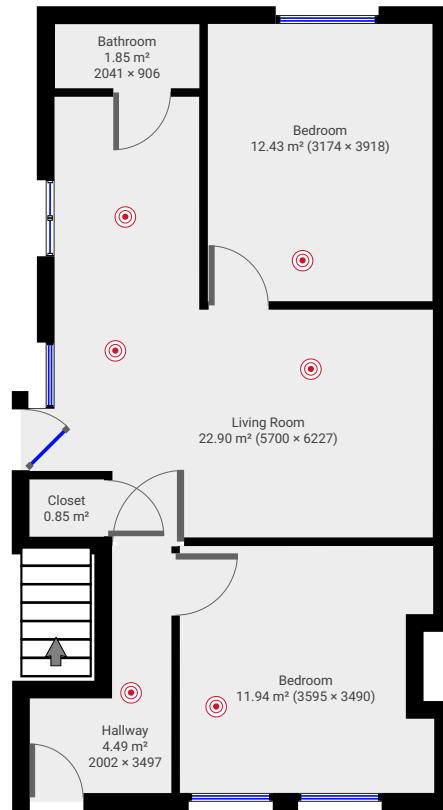

▼ Ground Floor

TOTAL AREA: 54.44 m² • LIVING AREA: 54.44 m² •

▼ 1st Floor

TOTAL AREA: 35.66 m² • LIVING AREA: 35.66 m² •

▼ Roof

TOTAL AREA: 17.78 m² • LIVING AREA: 17.78 m² •