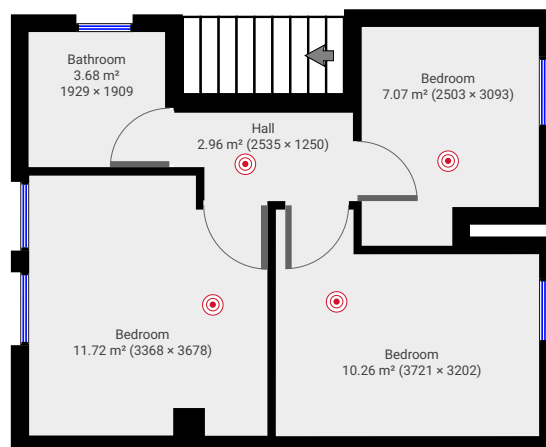

▼ Ground Floor

TOTAL AREA: 54.44 m² • LIVING AREA: 54.44 m² •

▼ 1st Floor

TOTAL AREA: 35.66 m² • LIVING AREA: 35.66 m² •

▼ Roof

TOTAL AREA: 17.78 m² • LIVING AREA: 17.78 m² •