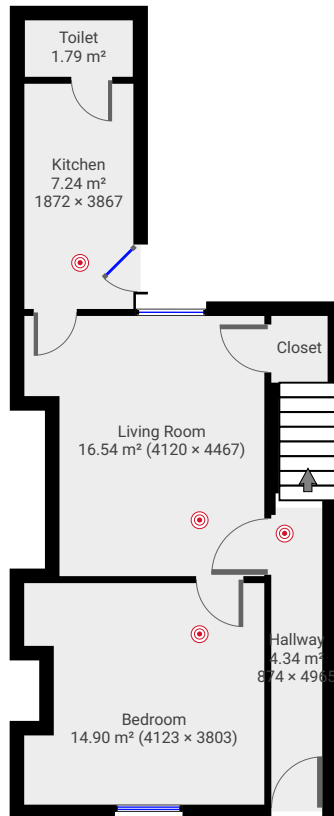

▼ Ground Floor

TOTAL AREA: 45.89 m² • LIVING AREA: 45.89 m² •

▼ 1st Floor

TOTAL AREA: 32.92 m² • LIVING AREA: 32.92 m² •

▼ Roof

TOTAL AREA: 15.89 m² • LIVING AREA: 15.89 m² •