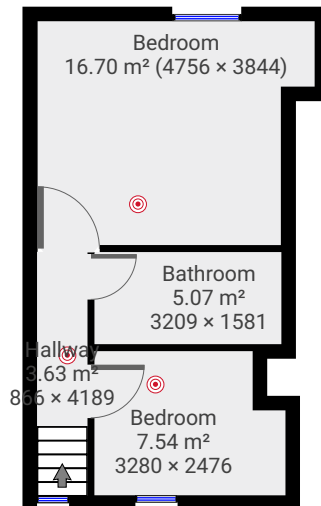

▼ Ground Floor

TOTAL AREA: 45.89 m² • LIVING AREA: 45.89 m² •

▼ 1st Floor

TOTAL AREA: 32.92 m² • LIVING AREA: 32.92 m² •

▼ Roof

TOTAL AREA: 15.89 m² • LIVING AREA: 15.89 m² •