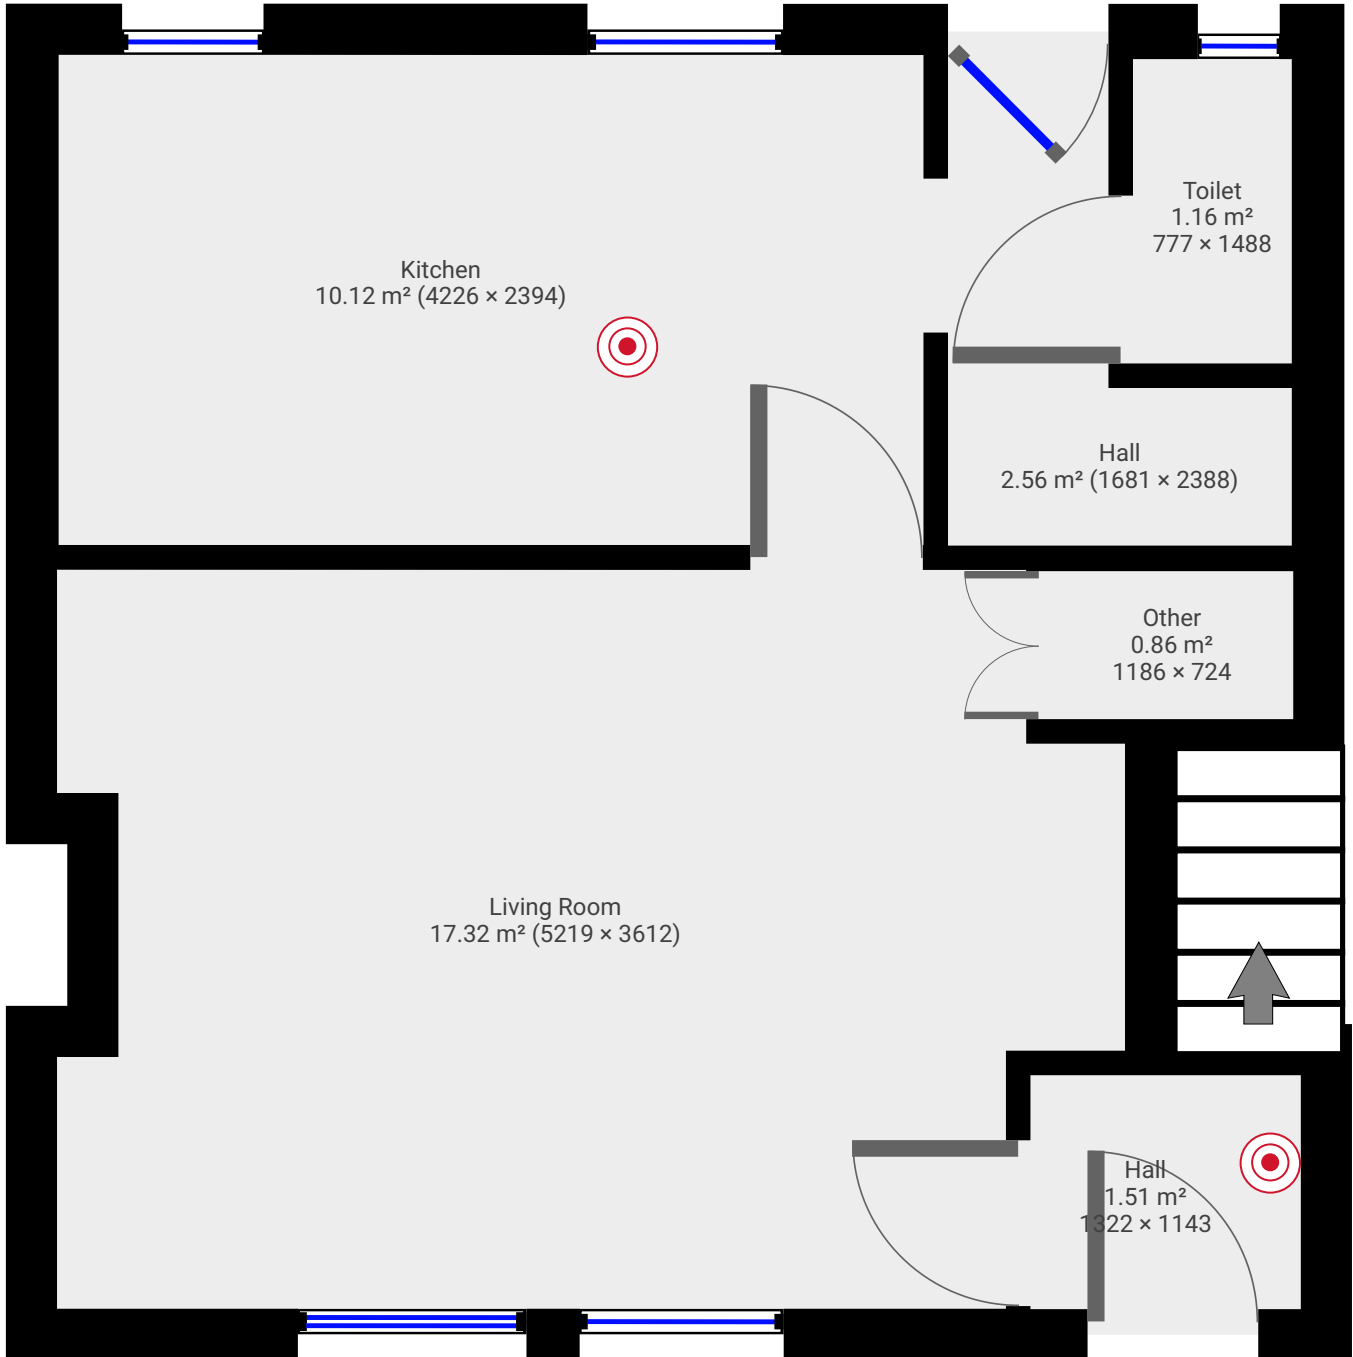

▼ Ground Floor

TOTAL AREA: 33.49 m² • LIVING AREA: 33.49 m² •

▼ 1st Floor

TOTAL AREA: 32.91 m² • LIVING AREA: 32.91 m² •