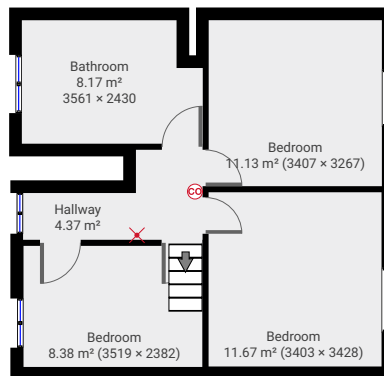

41 Scarborough Terrace

TOTAL AREA: 127.74 m² • LIVING AREA: 127.74 m² • FLOORS: 3

▼ Ground Floor

TOTAL AREA: 63.88 m² • LIVING AREA: 63.88 m² •

▼ 1st Floor

TOTAL AREA: 43.69 m² • LIVING AREA: 43.69 m² •

41 Scarborough Terrace

TOTAL AREA: 127.74 m² • LIVING AREA: 127.74 m² • FLOORS: 3

▼ 2nd Floor

TOTAL AREA: 20.16 m² • LIVING AREA: 20.16 m² •