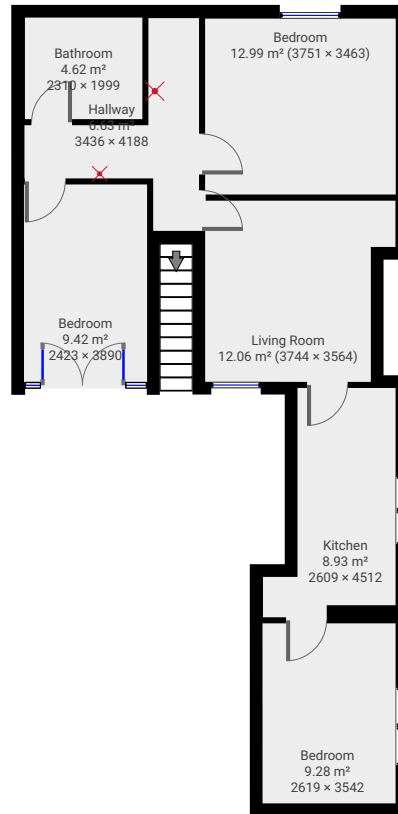

41 Scarborough Terrace

TOTAL AREA: 127.74 m² • LIVING AREA: 127.74 m² • FLOORS: 3

▼ Ground Floor

TOTAL AREA: 63.88 m² • LIVING AREA: 63.88 m² •

▼ 1st Floor

TOTAL AREA: 43.69 m² • LIVING AREA: 43.69 m² •

41 Scarborough Terrace

TOTAL AREA: 127.74 m² • LIVING AREA: 127.74 m² • FLOORS: 3

▼ 2nd Floor

TOTAL AREA: 20.16 m² • LIVING AREA: 20.16 m² •