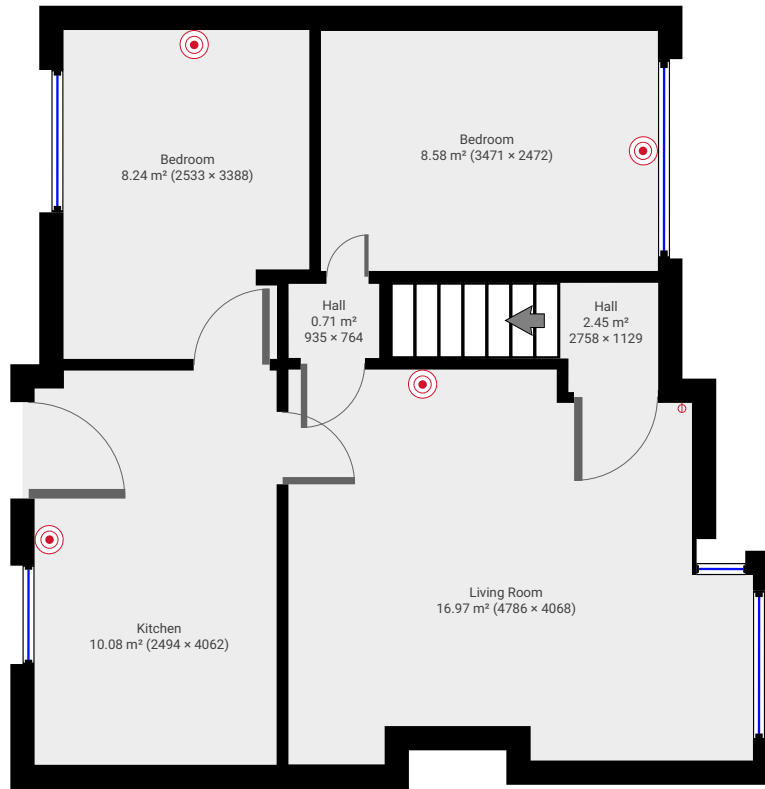

▼ Ground Floor

TOTAL AREA: 47.01 m² • LIVING AREA: 47.01 m² •

▼ 1st Floor

TOTAL AREA: 50.02 m² • LIVING AREA: 50.02 m² •

▼ 2nd Floor

TOTAL AREA: 25.64 m² • LIVING AREA: 25.64 m² •