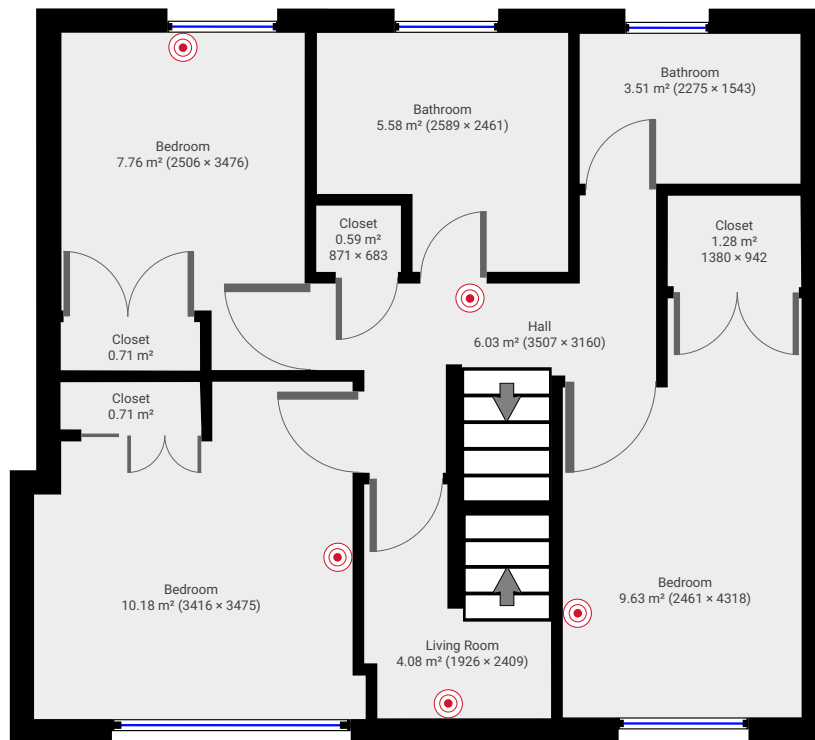

▼ Ground Floor

TOTAL AREA: 47.01 m² • LIVING AREA: 47.01 m² •

▼ 1st Floor

TOTAL AREA: 50.02 m² • LIVING AREA: 50.02 m² •

▼ 2nd Floor

TOTAL AREA: 25.64 m² • LIVING AREA: 25.64 m² •